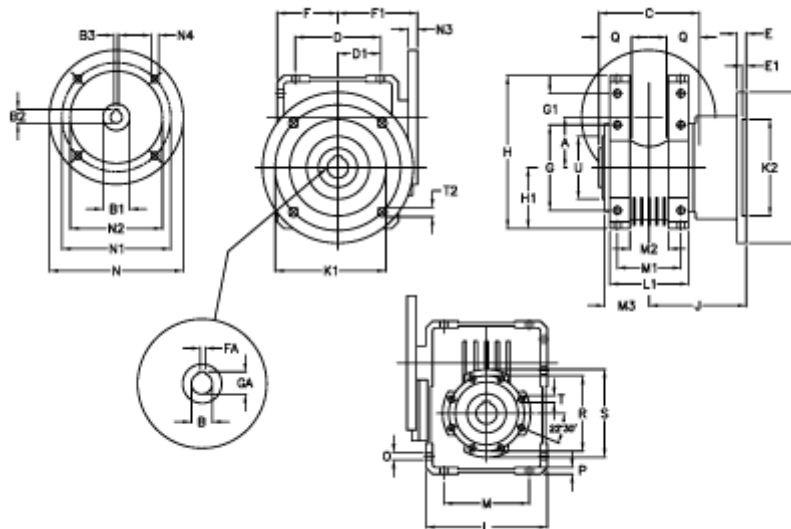

Article number: 392211005644116

Description: Worm Gear with Torque Limiter
W110 L1-UF-56-P100 B14

Measures

A = 110.10	E = 20	H = 308.0	M = 184	N4 = 13	U = 130
B = 42	E1 = 12	H1 = 125.0	M1 = 115	O = 14.0	
B1 E7 = 28	F = 125	J = 179.5	M2 = 69	P = 14	
B2 = 31.3	F1 = 151	K = 280	M3 = 73	Q = 45	
B3 H9 = 8	FA = 12	K1 = 230	N = 160	R = 165	
C = 155	G = 184	K2 = 170	N1 = 130	S = 200	
D = 174.0	G1 = 58.0	L = 250	N2 = 110	T = M12x19	
D1 = 82.0	GA = 45.3	L1 = 143	N3 = 13.0	T2 = 13.0	